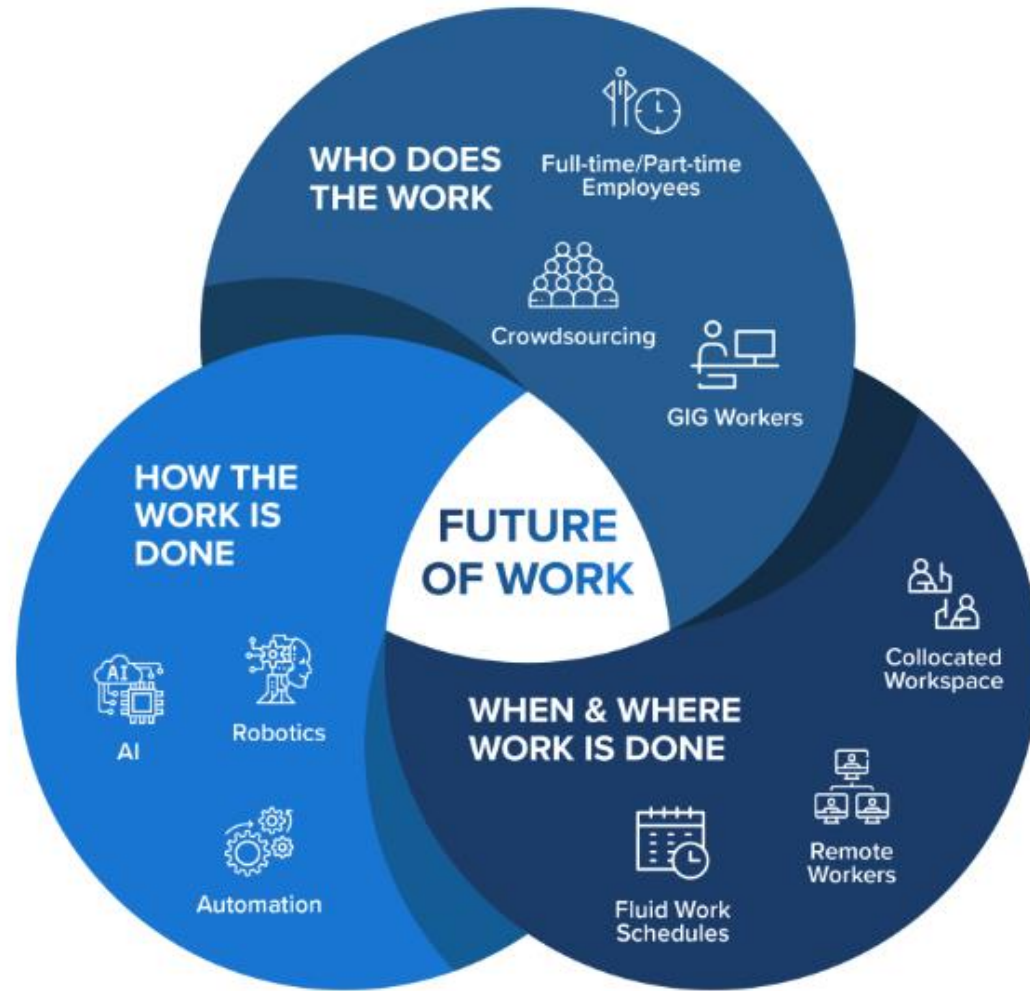

## Digital Transformation & the Future of Work

Ingrid Camilleri  
Chief Digital Officer

OCT 2022

# DIGITAL TRANSFORMATION SERVES EMPLOYEES AS MUCH AS CUSTOMERS

IT ALL STARTS WITH CULTURE

”

**CULTURE EATS  
STRATEGY  
FOR BREAKFAST**

PETER DRUCKER

# TAP INTO NEW WORKING MODELS

Source : <https://shrm.org/>